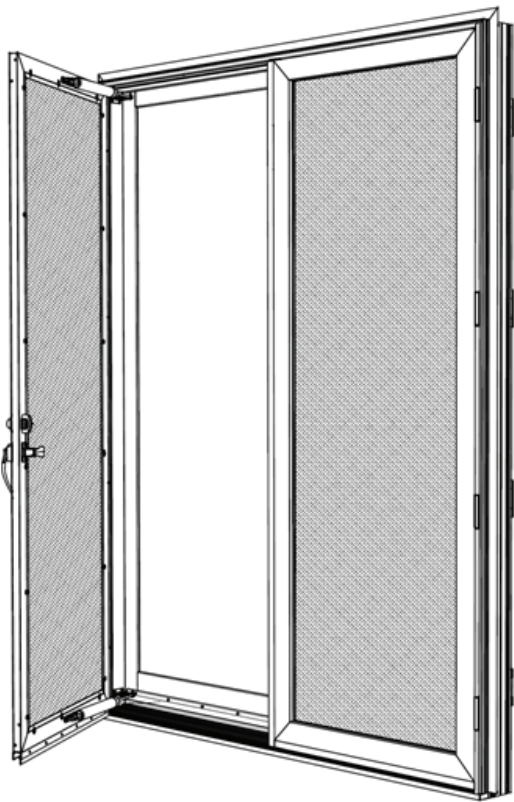

SCREEN & STORM DOOR

Announcing the new premium swinging screen door from Loewen to complement our line of Terrace and French Terrace Doors. The screen door can be ordered for clad and all wood doors and is also available "as a retrofit to specific configurations of existing Loewen Terrace and French Terrace door frames.

Loewen has taken the functional screen door and designed a robust and clean aesthetic to enhance Terrace door entryways.

This is a complete door offering available in all current Loewen clad colors in an AAMA 2605 specification and all anodized finishes to match our doors and frames. Hinge assemblies are also color matched.

The removable standard screen panel is easily replaced with the optional storm panel for increased protection from the elements.

Large sizes are available - up to 3135 mm (123 7/16") tall with screen only option and 2700 mm (106 1/4") tall with the optional storm panel. Narrow stile and rail dimensions of 2 7/8" allow maximum opening. The strong construction and thicker glass used as standard on the optional storm panel allows the frame to be built without a bottom kick panel.

French Terrace Door

Storm Panel

Standard Concord Handle Set

Interior View

Pneumatic Closer

Corner sections of screen door only will be available in black with optional glass storm panel. Orders can be placed through the Loewen promotional store.