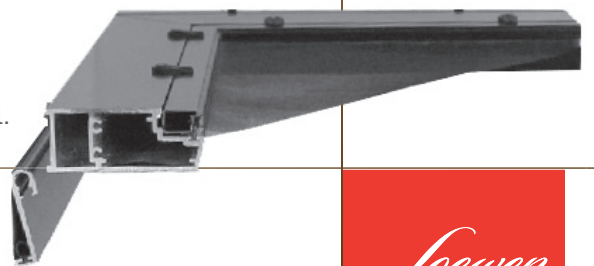

SCREEN & STORM DOOR

Announcing the new premium swinging screen door from Loewen to complement our line of Terrace and French Terrace Doors. The screen door can be ordered for clad and all wood doors and is also available "as a retrofit to specific configurations of existing Loewen Terrace and French Terrace door frames.

Loewen has taken the functional screen door and designed a robust and clean aesthetic to enhance Terrace door entryways.

This is a complete door offering available in all current Loewen clad colors in an AAMA 2605 specification and all anodized finishes to match our doors and frames. Hinge assemblies are also color matched.

The removable standard screen panel is easily replaced with the optional storm panel for increased protection from the elements.

Large sizes are available - up to 3135 mm (123 7/16") tall with screen only option and 2700 mm (106 1/4") tall with the optional storm panel. Narrow stile and rail dimensions of 2 7/8" allow maximum opening. The strong construction and thicker glass used as standard on the optional storm panel allows the frame to be built without a bottom kick panel.