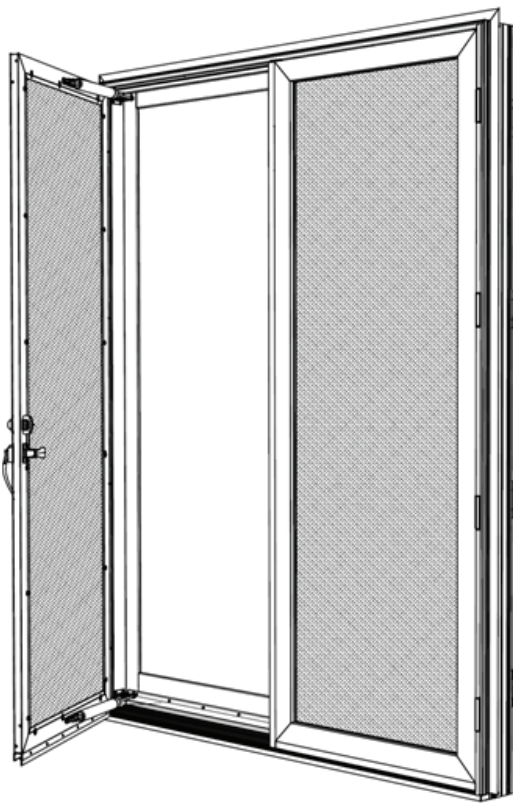

SCREEN & STORM DOOR

Announcing the new premium swinging screen door from Loewen to complement our line of Terrace and French Terrace Doors. The screen door can be ordered for clad and all wood doors and is also available "as a retrofit to specific configurations of existing Loewen Terrace and French Terrace door frames.

Loewen has taken the functional screen door and designed a robust and clean aesthetic to enhance Terrace door entryways.

This is a complete door offering available in all current Loewen clad colors in an AAMA 2605 specification and all anodized finishes to match our doors and frames. Hinge assemblies are also color matched.

The removable standard screen panel is easily replaced with the optional storm panel for increased protection from the elements.

Large sizes are available - up to 3135 mm (123 7/16") tall with screen only option and 2700 mm (106 1/4") tall with the optional storm panel. Narrow stile and rail dimensions of 2 7/8" allow maximum opening. The strong construction and thicker glass used as standard on the optional storm panel allows the frame to be built without a bottom kick panel.

French Terrace Door

Storm Panel

Standard Concord Handle Set

Interior View

Pneumatic Closer

Corner sections of screen door only will be available in black with optional glass storm panel. Orders can be placed through the Loewen promotional store.