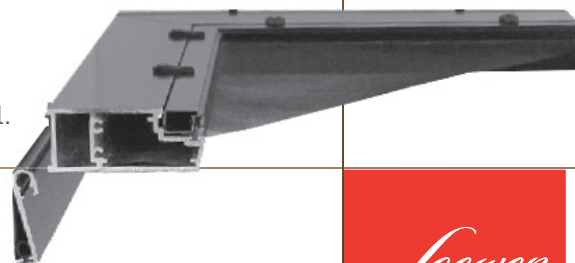

SCREEN & STORM DOOR

Announcing the new premium swinging screen door from Loewen to complement our line of Terrace and French Terrace Doors. The screen door can be ordered for clad and all wood doors and is also available "as a retrofit to specific configurations of existing Loewen Terrace and French Terrace door frames.

Loewen has taken the functional screen door and designed a robust and clean aesthetic to enhance Terrace door entryways.

This is a complete door offering available in all current Loewen clad colors in an AAMA 2605 specification and all anodized finishes to match our doors and frames. Hinge assemblies are also color matched.

The removable standard screen panel is easily replaced with the optional storm panel for increased protection from the elements.

Large sizes are available - up to 3135 mm (123 7/16") tall with screen only option and 2700 mm (106 1/4") tall with the optional storm panel. Narrow stile and rail dimensions of 2 7/8" allow maximum opening. The strong construction and thicker glass used as standard on the optional storm panel allows the frame to be built without a bottom kick panel.