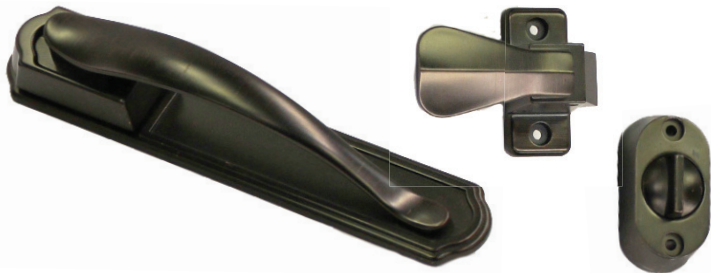

Display Doors will come with Thompson Handle Set. Optional.

- Black
- Antique Brass
- Oil Rubbed Bronze
- Satin Nickel

TO FIND YOUR NEAREST LOEWEN DEALER GO TO
WWW.LOEWEN.COM OR CONTACT US AT:

E-mail:
info@loewen.com

Canada and U.S.A:
1.800.563.9367

International:
1.204.326.6446

Information subject to change without notice.

Distributed by Loewen Inc. in the USA and C.P. Loewen Enterprises Ltd. in Canada and internationally. Trade Marks owned by C.P. Loewen Enterprises Ltd. Used under license. © C.P. Loewen Enterprises Ltd. All rights reserved.

Recycled Paper
Printed in Canada
P0000A_0316