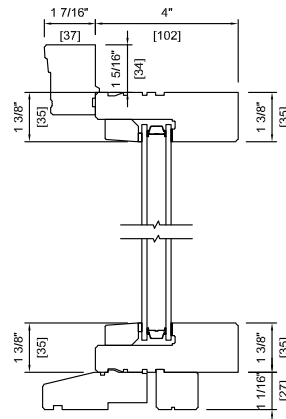

Height

Product Code

Glass Size = Visible Glass + 15/16" (24 mm)

Standard sizes Shown. Additional sizes may be available. Custom sizes can be ordered.

Note: • For Masonry opening information see Section A.

Picture/Direct Set Window Wall Connection Detail

Head & Sill Detail

Plan View

Note:

- Other jamb widths available.
- All dimensions to have +/- 1/16" (2mm) tolerance.

Picture/Direct Set Window Detail

Head & Sill Detail

Plan View

METAL CLAD

WOOD

Note: • Other jamb widths available.
• All dimensions to have +/- 1/16" (2mm) tolerance.

Picture/Direct Set Window - Cutdown Frame Detail

Head & Sill Detail

METAL CLAD DOUBLE
4" (102 mm)

WOOD EXTERIOR DOUBLE
4" (102 mm)
2" BRICKMOULD STANDARD SUBSILL

Plan View

METAL CLAD DOUBLE
3 1/4" (83 mm)

WOOD EXTERIOR DOUBLE
3 1/4" (83 mm)

Casing

Note: • Other jamb widths available.
• All dimensions to have +/- 1/16" (2mm) tolerance.