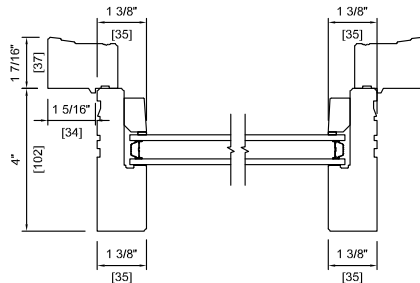

Height

Product Code

Glass Size = Visible Glass + 15/16" (24 mm)

Standard sizes Shown. Additional sizes may be available. Custom sizes can be ordered.

Note: • For Masonry opening information see Section A.

Picture/Direct Set Window Wall Connection Detail

Head & Sill Detail

Plan View

Note:

- Other jamb widths available.
- All dimensions to have +/- 1/16" (2mm) tolerance.

Picture/Direct Set Window Detail

Head & Sill Detail

Plan View

METAL CLAD

WOOD

Note: • Other jamb widths available.
• All dimensions to have +/- 1/16" (2mm) tolerance.

Picture/Direct Set Window - Cutdown Frame Detail

Head & Sill Detail

METAL CLAD DOUBLE
4" (102 mm)

WOOD EXTERIOR DOUBLE
4" (102 mm)
2" BRICKMOULD STANDARD SUBSILL

Plan View

METAL CLAD DOUBLE
3 1/4" (83 mm)

WOOD EXTERIOR DOUBLE
3 1/4" (83 mm)

Casing

Note: • Other jamb widths available.
• All dimensions to have +/- 1/16" (2mm) tolerance.