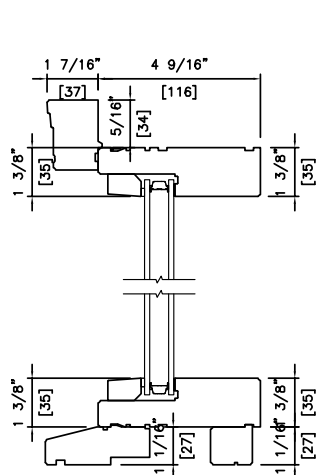

WOOD DOUBLE
4 9/16" (116mm)
2" BRICKMOULD. STANDARD SUB SILL