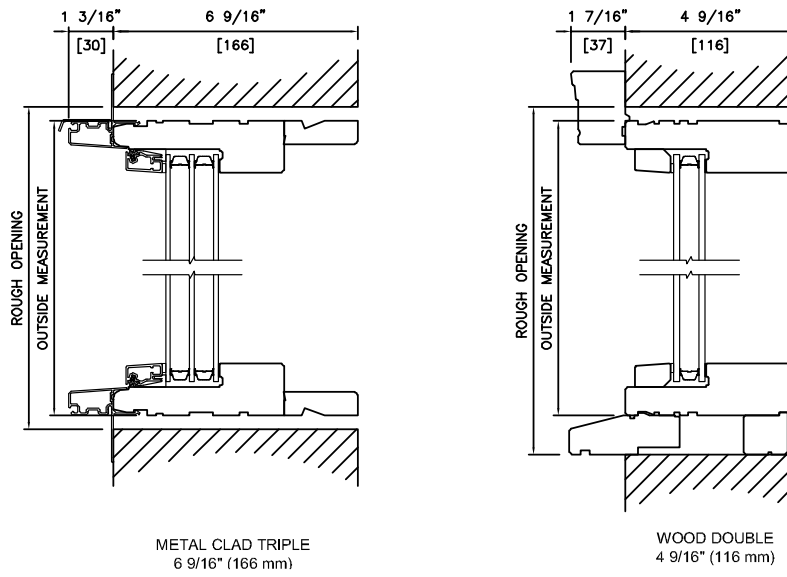

Product Code

Glass Size = Visible Glass + 15/16" (24 mm)

Standard sizes shown. Additional sizes may be available. Custom sizes can be ordered.

Note: • For Masonry opening information see Section A.

Picture/Direct Set Window Sizes

Product Code

Glass Size = Visible Glass + 15/16" (24 mm)

Standard sizes Shown. Additional sizes may be available. Custom sizes can be ordered.

Note: • For Masonry opening information see Section A.

Picture/Direct Set 2 Wide Window Sizes

Height

Product Code

Glass Size = Visible Glass + 15/16" (24 mm)

Standard sizes Shown. Additional sizes may be available. Custom sizes can be ordered.

Note: • For Masonry opening information see Section A.

Picture/Direct Set Window Wall Connection Detail

Head & Sill Detail

Plan View

Note:

- Other jamb widths available.
- All dimensions to have +/- 1/16" (2mm) tolerance.

Picture/Direct Set Window Detail

Head & Sill Detail