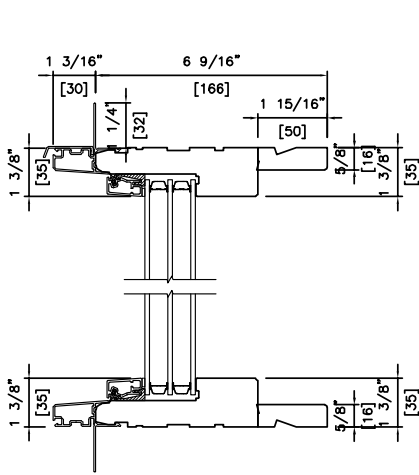

Product Code

Glass Size = Visible Glass + 15/16" (24 mm)

Standard sizes shown. Additional sizes may be available. Custom sizes can be ordered.

Note: • For Masonry opening information see Section A.

Picture/Direct Set Window Sizes

Product Code

Glass Size = Visible Glass + 15/16" (24 mm)

Standard sizes Shown. Additional sizes may be available. Custom sizes can be ordered.

Note: • For Masonry opening information see Section A.

Picture/Direct Set 2 Wide Window Sizes

Height

Product Code

Glass Size = Visible Glass + 15/16" (24 mm)

Standard sizes Shown. Additional sizes may be available. Custom sizes can be ordered.

Note: • For Masonry opening information see Section A.

Picture/Direct Set Window Wall Connection Detail

Head & Sill Detail

Plan View

Note:

- Other jamb widths available.
- All dimensions to have +/- 1/16" (2mm) tolerance.

Picture/Direct Set Window Detail

Head & Sill Detail