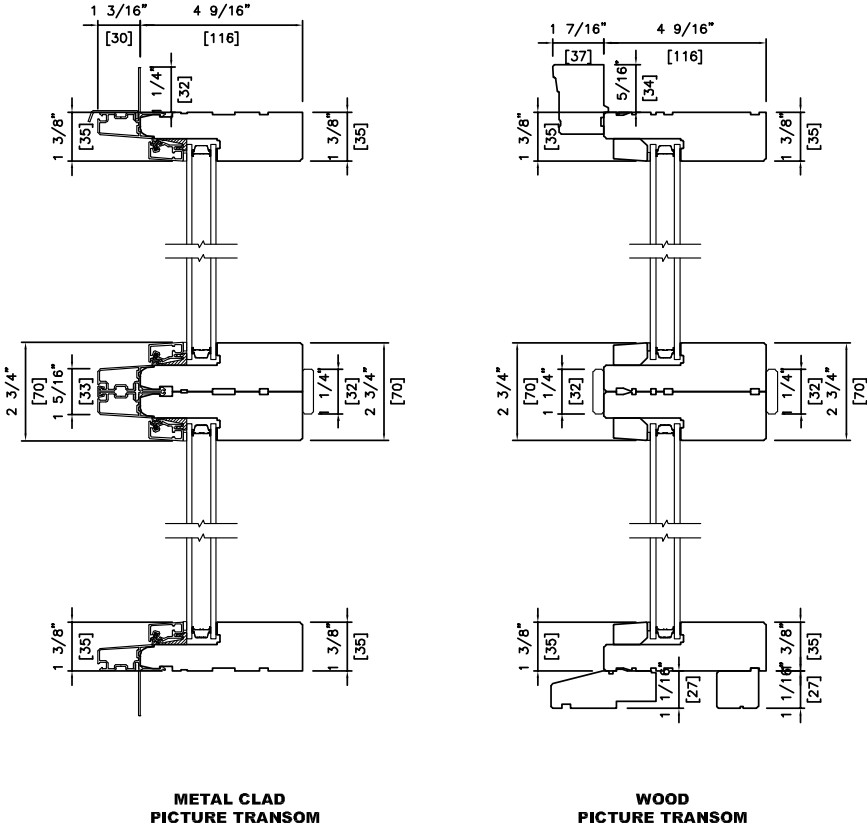

Picture/Direct Set Window Transom Detail

Head & Sill Detail

Note:

- Other jamb widths available.
- All dimensions to have +/- 1/16" (2mm) tolerance.