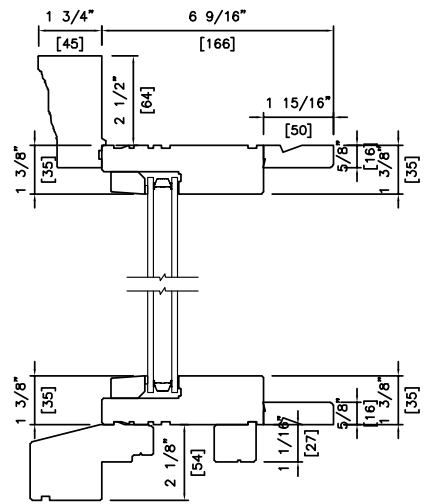

WOOD TRIPLE
6 9/16" (166mm)
ADAMS CASING HERITAGE SUB SILL