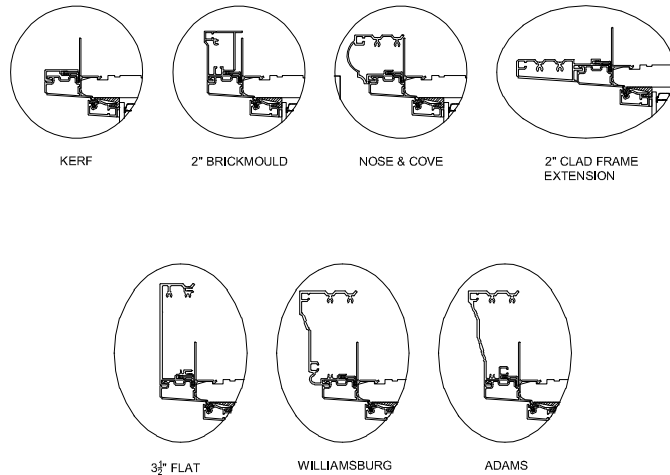

Height

Product Code

Glass Size = Visible Glass + 15/16" (24 mm)

Standard sizes Shown. Additional sizes may be available. Custom sizes can be ordered.

Note: • For Masonry opening information see Section A.

WOOD EXTERIOR DOUBLE
4" (102 mm)
2" BRICKMOULD STANDARD SUBSILL

Plan View

METAL CLAD DOUBLE
3 1/4" (83 mm)

WOOD EXTERIOR DOUBLE
3 1/4" (83 mm)

Casing

Note: • Other jamb widths available.
• All dimensions to have +/- 1/16" (2mm) tolerance.

Picture/Direct Set Window Transom Detail

Head & Sill Detail

Note:

- Other jamb widths available.
- All dimensions to have +/- 1/16" (2mm) tolerance.

Contemporary Frame Cladding Detail

Head & Sill Detail

Casing