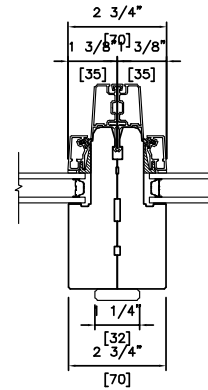

Plan View

METAL CLAD