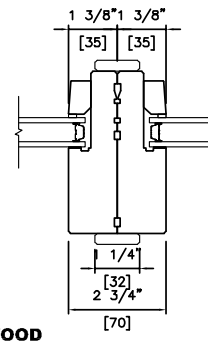

WOOD

Note: • Other jamb widths available.
• All dimensions to have +/- 1/16" (2mm) tolerance.