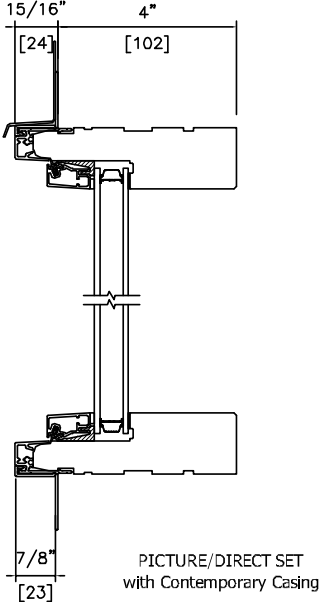

Product Code

Glass Size = Visible Glass + 15/16" (24 mm)

Standard sizes Shown. Additional sizes may be available. Custom sizes can be ordered.

Note: • For Masonry opening information see Section A.

Picture/Direct Set 2 Wide Window Sizes

Height

Product Code

Glass Size = Visible Glass + 15/16" (24 mm)

Standard sizes Shown. Additional sizes may be available. Custom sizes can be ordered.

Note: • For Masonry opening information see Section A.

WOOD EXTERIOR DOUBLE
4" (102 mm)
2" BRICKMOULD STANDARD SUBSILL

Plan View

METAL CLAD DOUBLE
3 1/4" (83 mm)

WOOD EXTERIOR DOUBLE
3 1/4" (83 mm)

Casing

Note: • Other jamb widths available.
• All dimensions to have +/- 1/16" (2mm) tolerance.

Picture/Direct Set Window Transom Detail

Head & Sill Detail

Note:

- Other jamb widths available.
- All dimensions to have +/- 1/16" (2mm) tolerance.

Contemporary Frame Cladding Detail

Head & Sill Detail

Casing