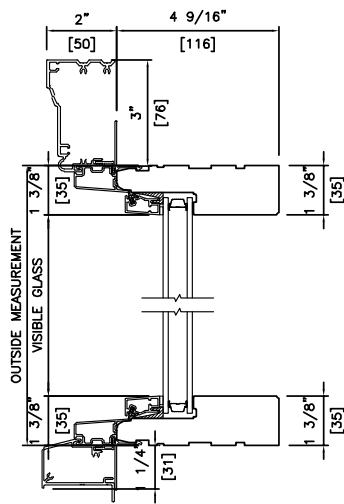

Head & Sill Detail

METAL CLAD DOUBLE
4 9/16" (116mm)
WILLIAMSBURG CASING BC SILL NOSE