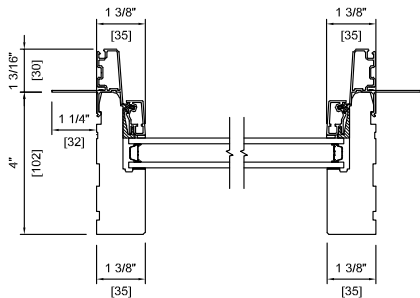

Height

Product Code

Glass Size = Visible Glass + 15/16" (24 mm)

Standard sizes Shown. Additional sizes may be available. Custom sizes can be ordered.

Note: • For Masonry opening information see Section A.

Picture/Direct Set Window Wall Connection Detail

Head & Sill Detail

Plan View

Note:

- Other jamb widths available.
- All dimensions to have +/- 1/16" (2mm) tolerance.

Picture/Direct Set Window Detail

Head & Sill Detail

Plan View

METAL CLAD

WOOD

Note: • Other jamb widths available.
• All dimensions to have +/- 1/16" (2mm) tolerance.

Picture/Direct Set Window - Cutdown Frame Detail

Head & Sill Detail

METAL CLAD DOUBLE
4" (102 mm)

WOOD EXTERIOR DOUBLE
4" (102 mm)
2" BRICKMOULD STANDARD SUBSILL

Plan View

METAL CLAD DOUBLE
3 1/4" (83 mm)

WOOD EXTERIOR DOUBLE
3 1/4" (83 mm)

Casing

Note: • Other jamb widths available.
• All dimensions to have +/- 1/16" (2mm) tolerance.