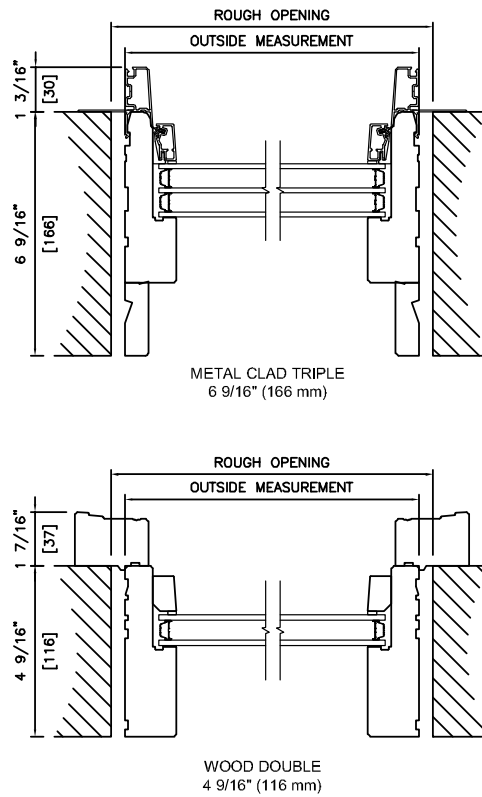

Product Code

Glass Size = Visible Glass + 15/16" (24 mm)

Standard sizes shown. Additional sizes may be available. Custom sizes can be ordered.

Note: • For Masonry opening information see Section A.

Picture/Direct Set Window Sizes

Product Code

Glass Size = Visible Glass + 15/16" (24 mm)

Standard sizes Shown. Additional sizes may be available. Custom sizes can be ordered.

Note: • For Masonry opening information see Section A.

Picture/Direct Set 2 Wide Window Sizes

Height

Product Code

Glass Size = Visible Glass + 15/16" (24 mm)

Standard sizes Shown. Additional sizes may be available. Custom sizes can be ordered.

Note: • For Masonry opening information see Section A.

Picture/Direct Set Window Wall Connection Detail

Head & Sill Detail

Plan View

Note:

- Other jamb widths available.
- All dimensions to have +/- 1/16" (2mm) tolerance.

Picture/Direct Set Window Detail

Head & Sill Detail