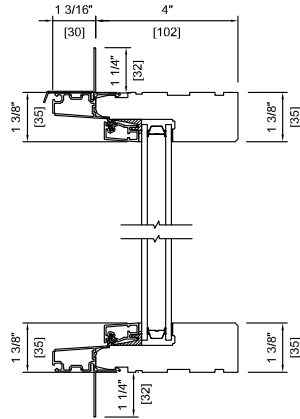

Picture/Direct Set Window - Cutdown Frame Detail

Head & Sill Detail

METAL CLAD DOUBLE
4" (102 mm)