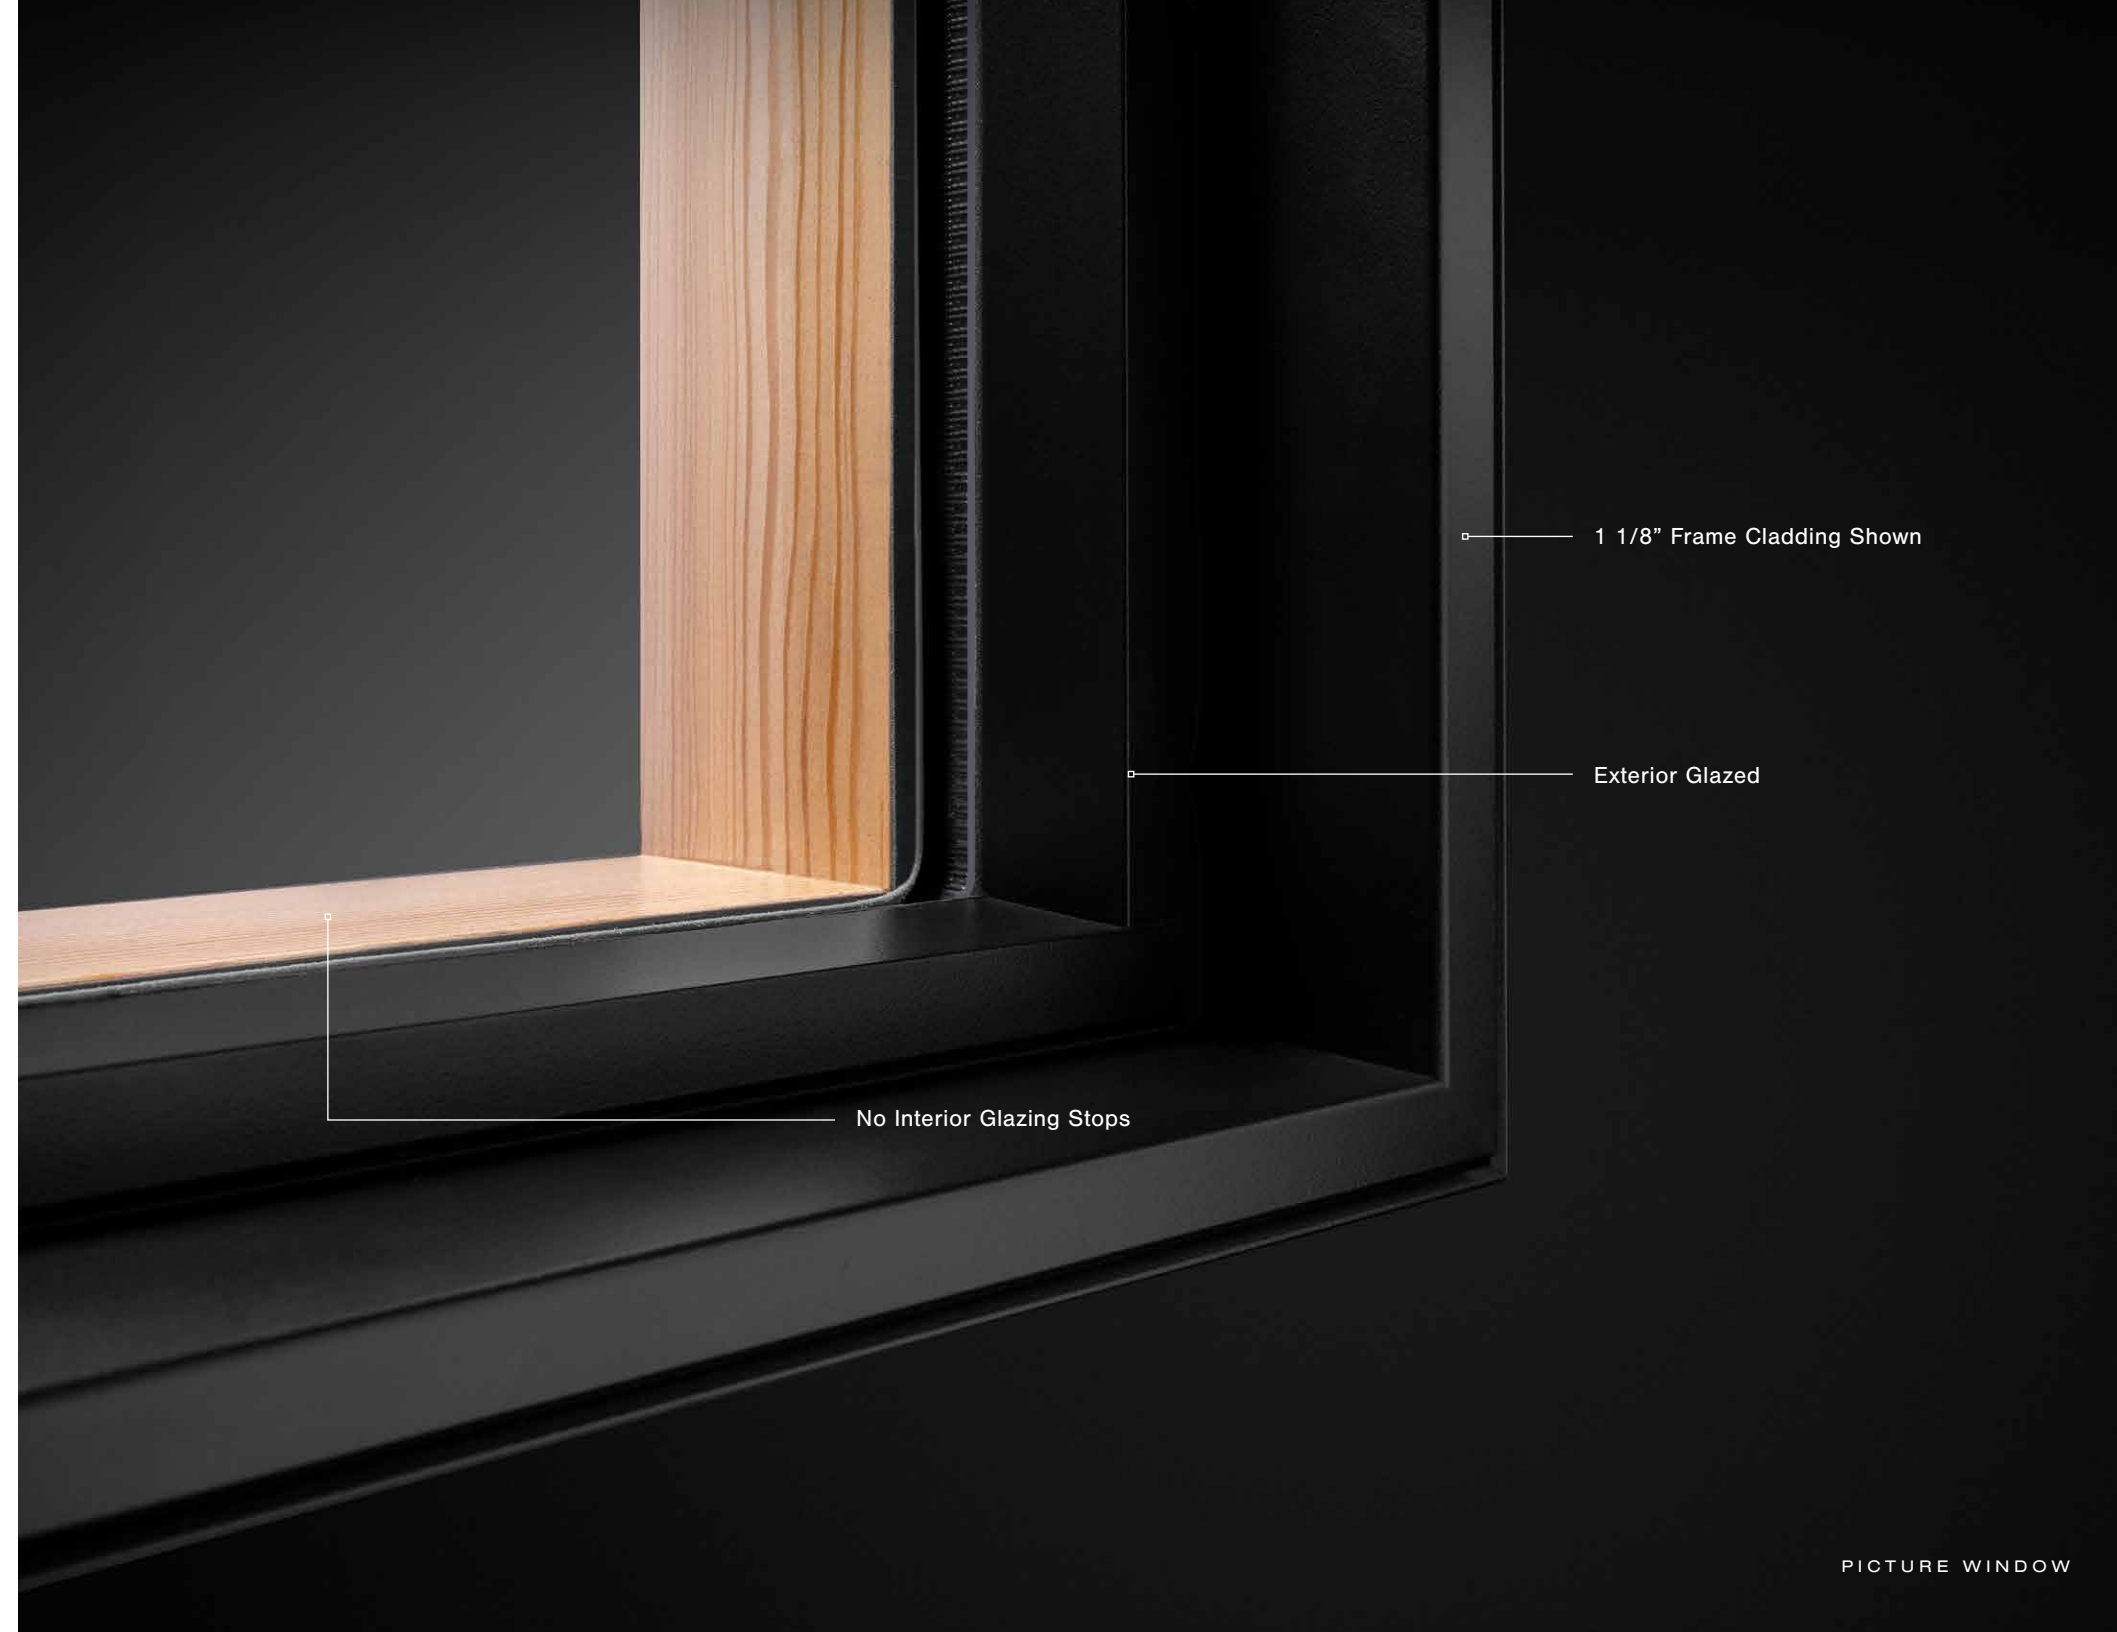

FEATURES

Exterior glazed for easier installation of oversized glass

No interior glazing stops creates a clean aesthetic

Larger glass for increased energy efficiency

Available with 1 1/8" frame cladding and narrow 7/8" frame cladding