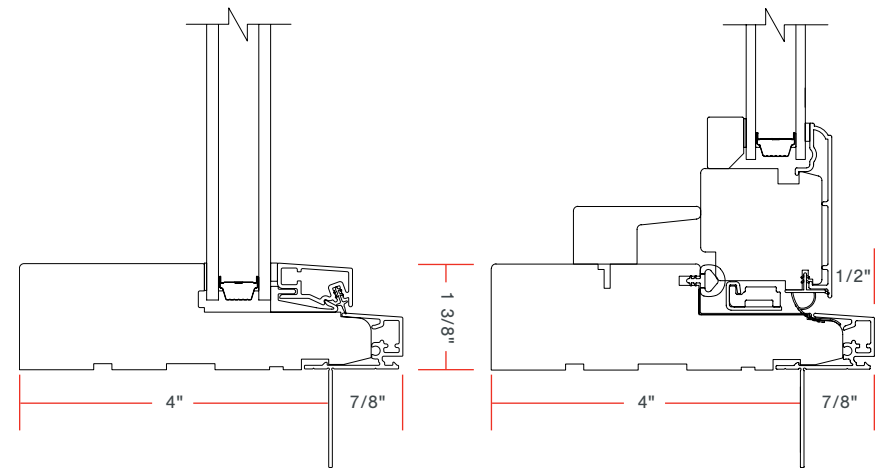

MINIMAL PROFILE

Our most contemporary cladding to date.

Our narrow 7/8" frame cladding is our narrowest profile frame. The reveal from the sash to the outer edge is only 1/2 inch on awning and casements. This minimal design incorporates the performance that Loewen makes paramount to all our designs in a modern aesthetic.