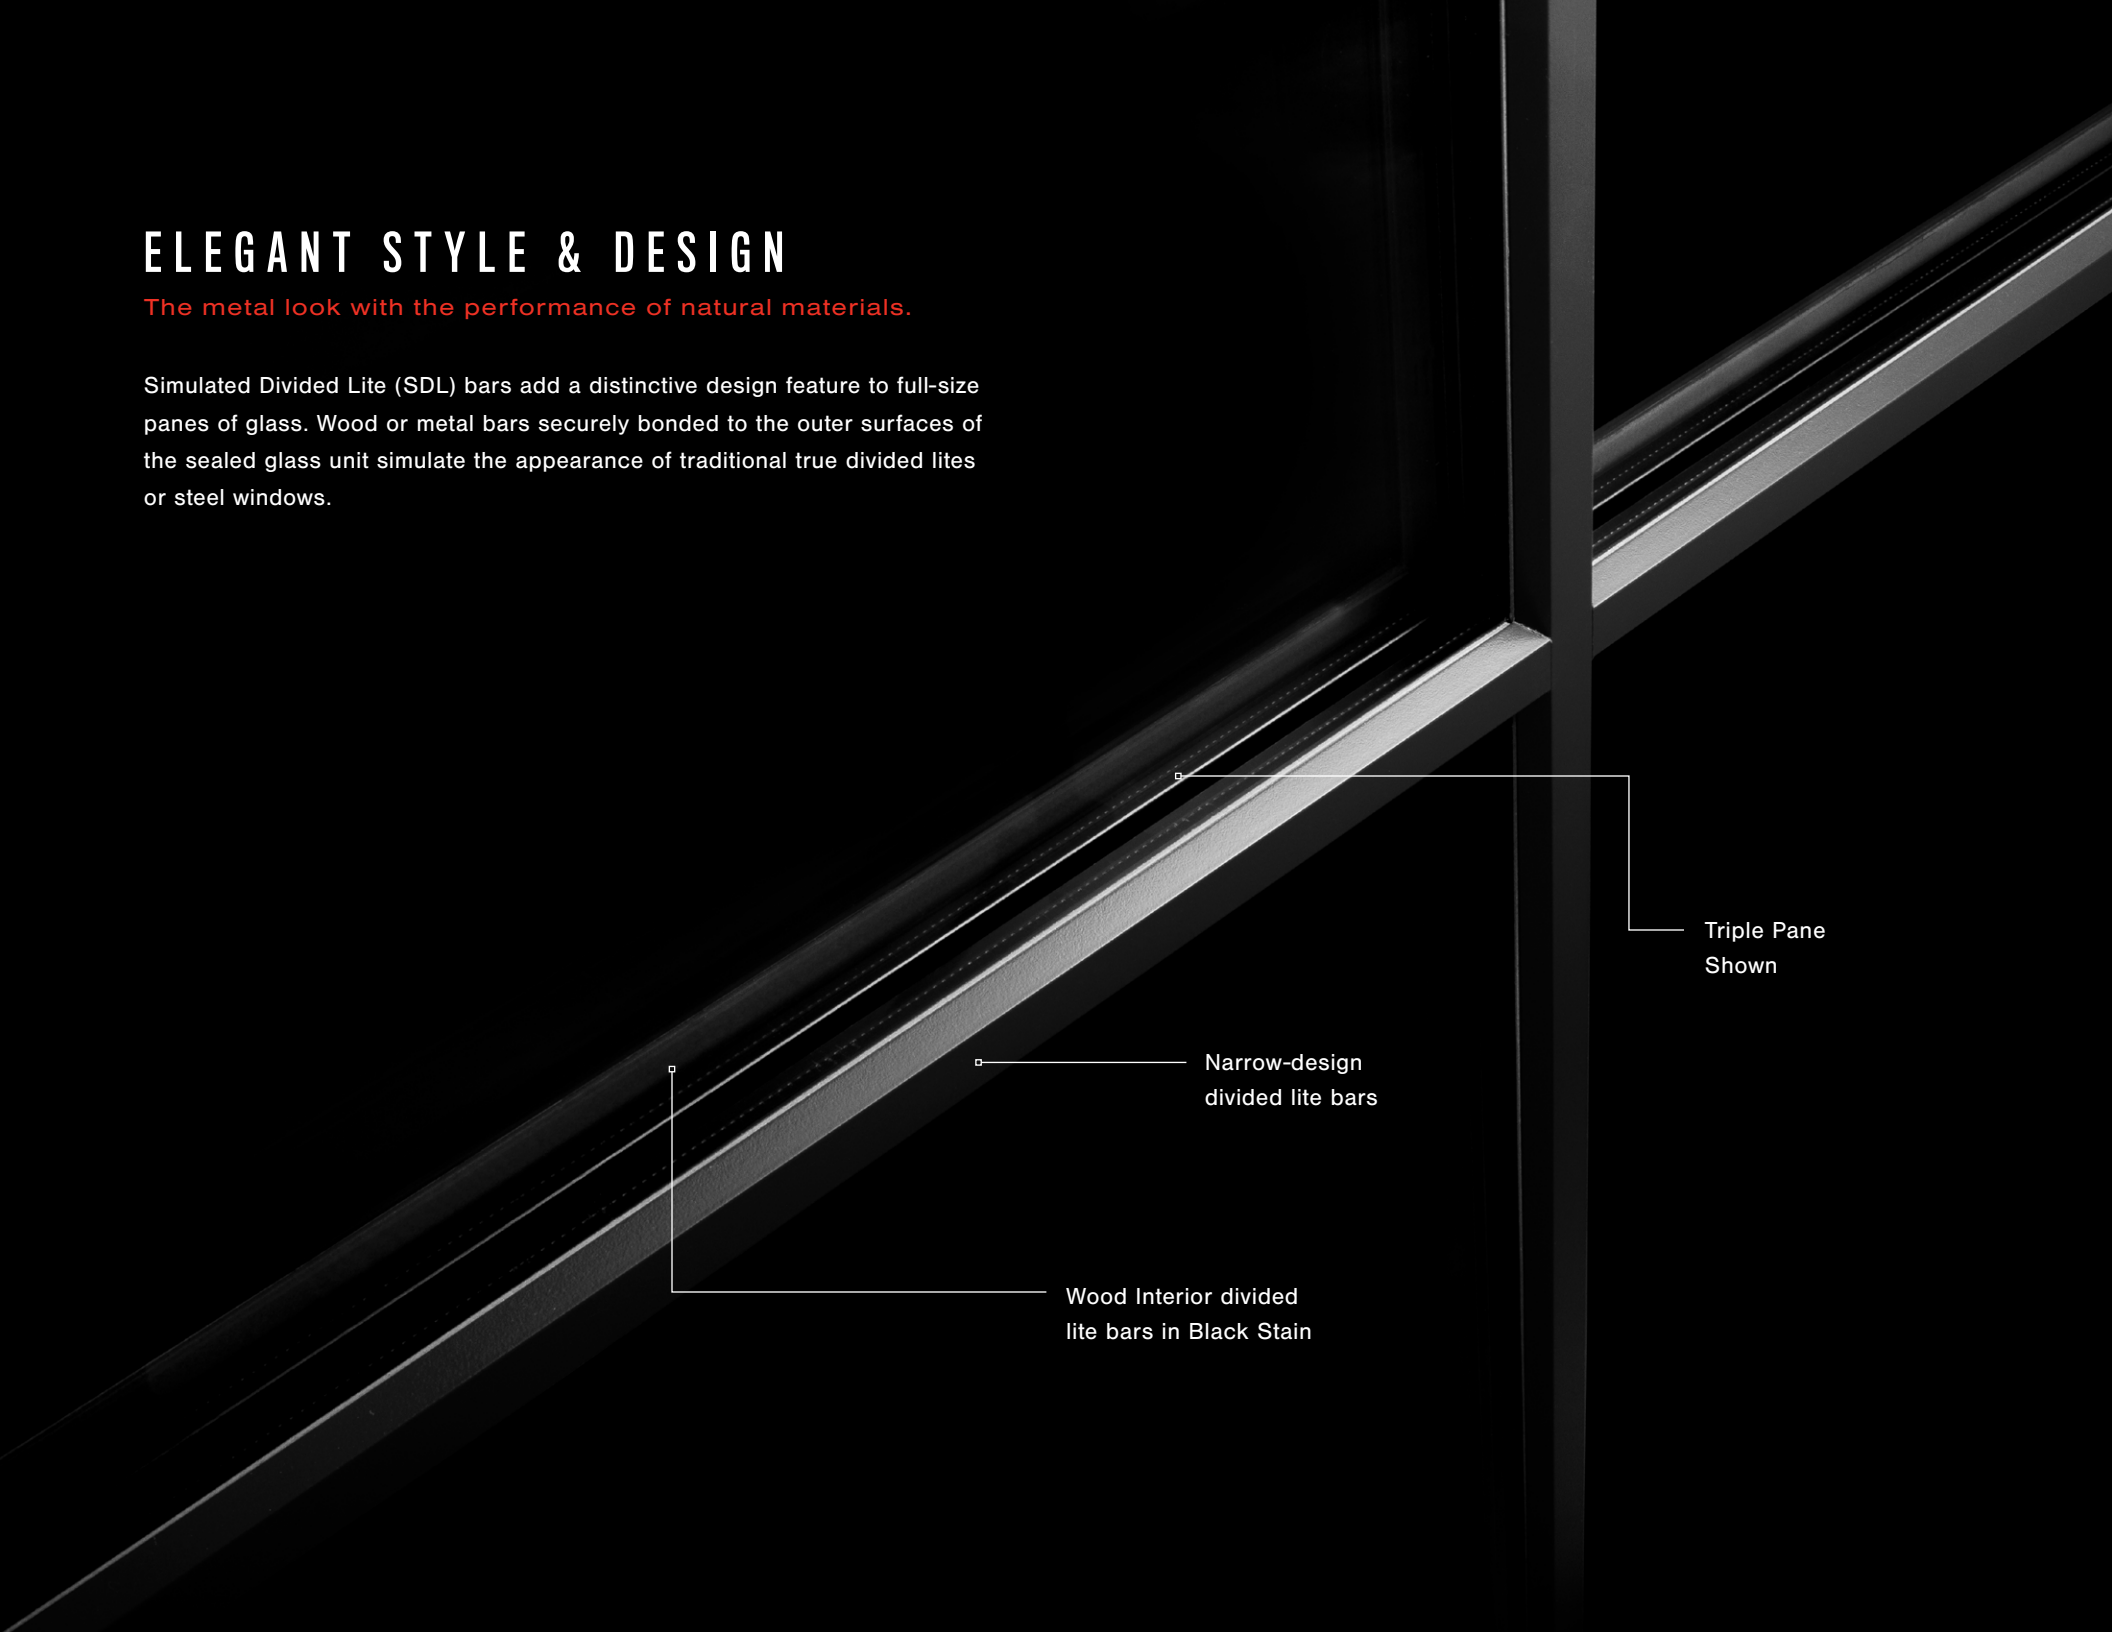

EXPANSIVE VISTAS

Your designs can stretch beyond what was possible.

The Loewen Timber Curtain Wall system embodies the spirit of contemporary architecture with minimal framing and cleaner sightlines, allowing for the most expansive views. Configuration options are limitless, including vertical walls, rake-heads, corner units, and integrated operable windows and doors.

We offer Loewen LiftSlides in straight, curved, or corner (shown) configurations. Our drainable flush track offers superior performance with the slightest of step-overs.

Bifold

Possibilities unfold with the Loewen Bifold Door, an expansive addition to our product line. Bifold door panels stack when in open position, creating stunning transitions to the spaciousness of outdoor living. When closed, Bifold doors provide the ultimate protection while still offering unobstructed views.

Oil Nut Bay - Christian Horan Photography

ELEGANT STYLE & DESIGN

The metal look with the performance of natural materials.

Simulated Divided Lite (SDL) bars add a distinctive design feature to full-size panes of glass. Wood or metal bars securely bonded to the outer surfaces of the sealed glass unit simulate the appearance of traditional true divided lites or steel windows.