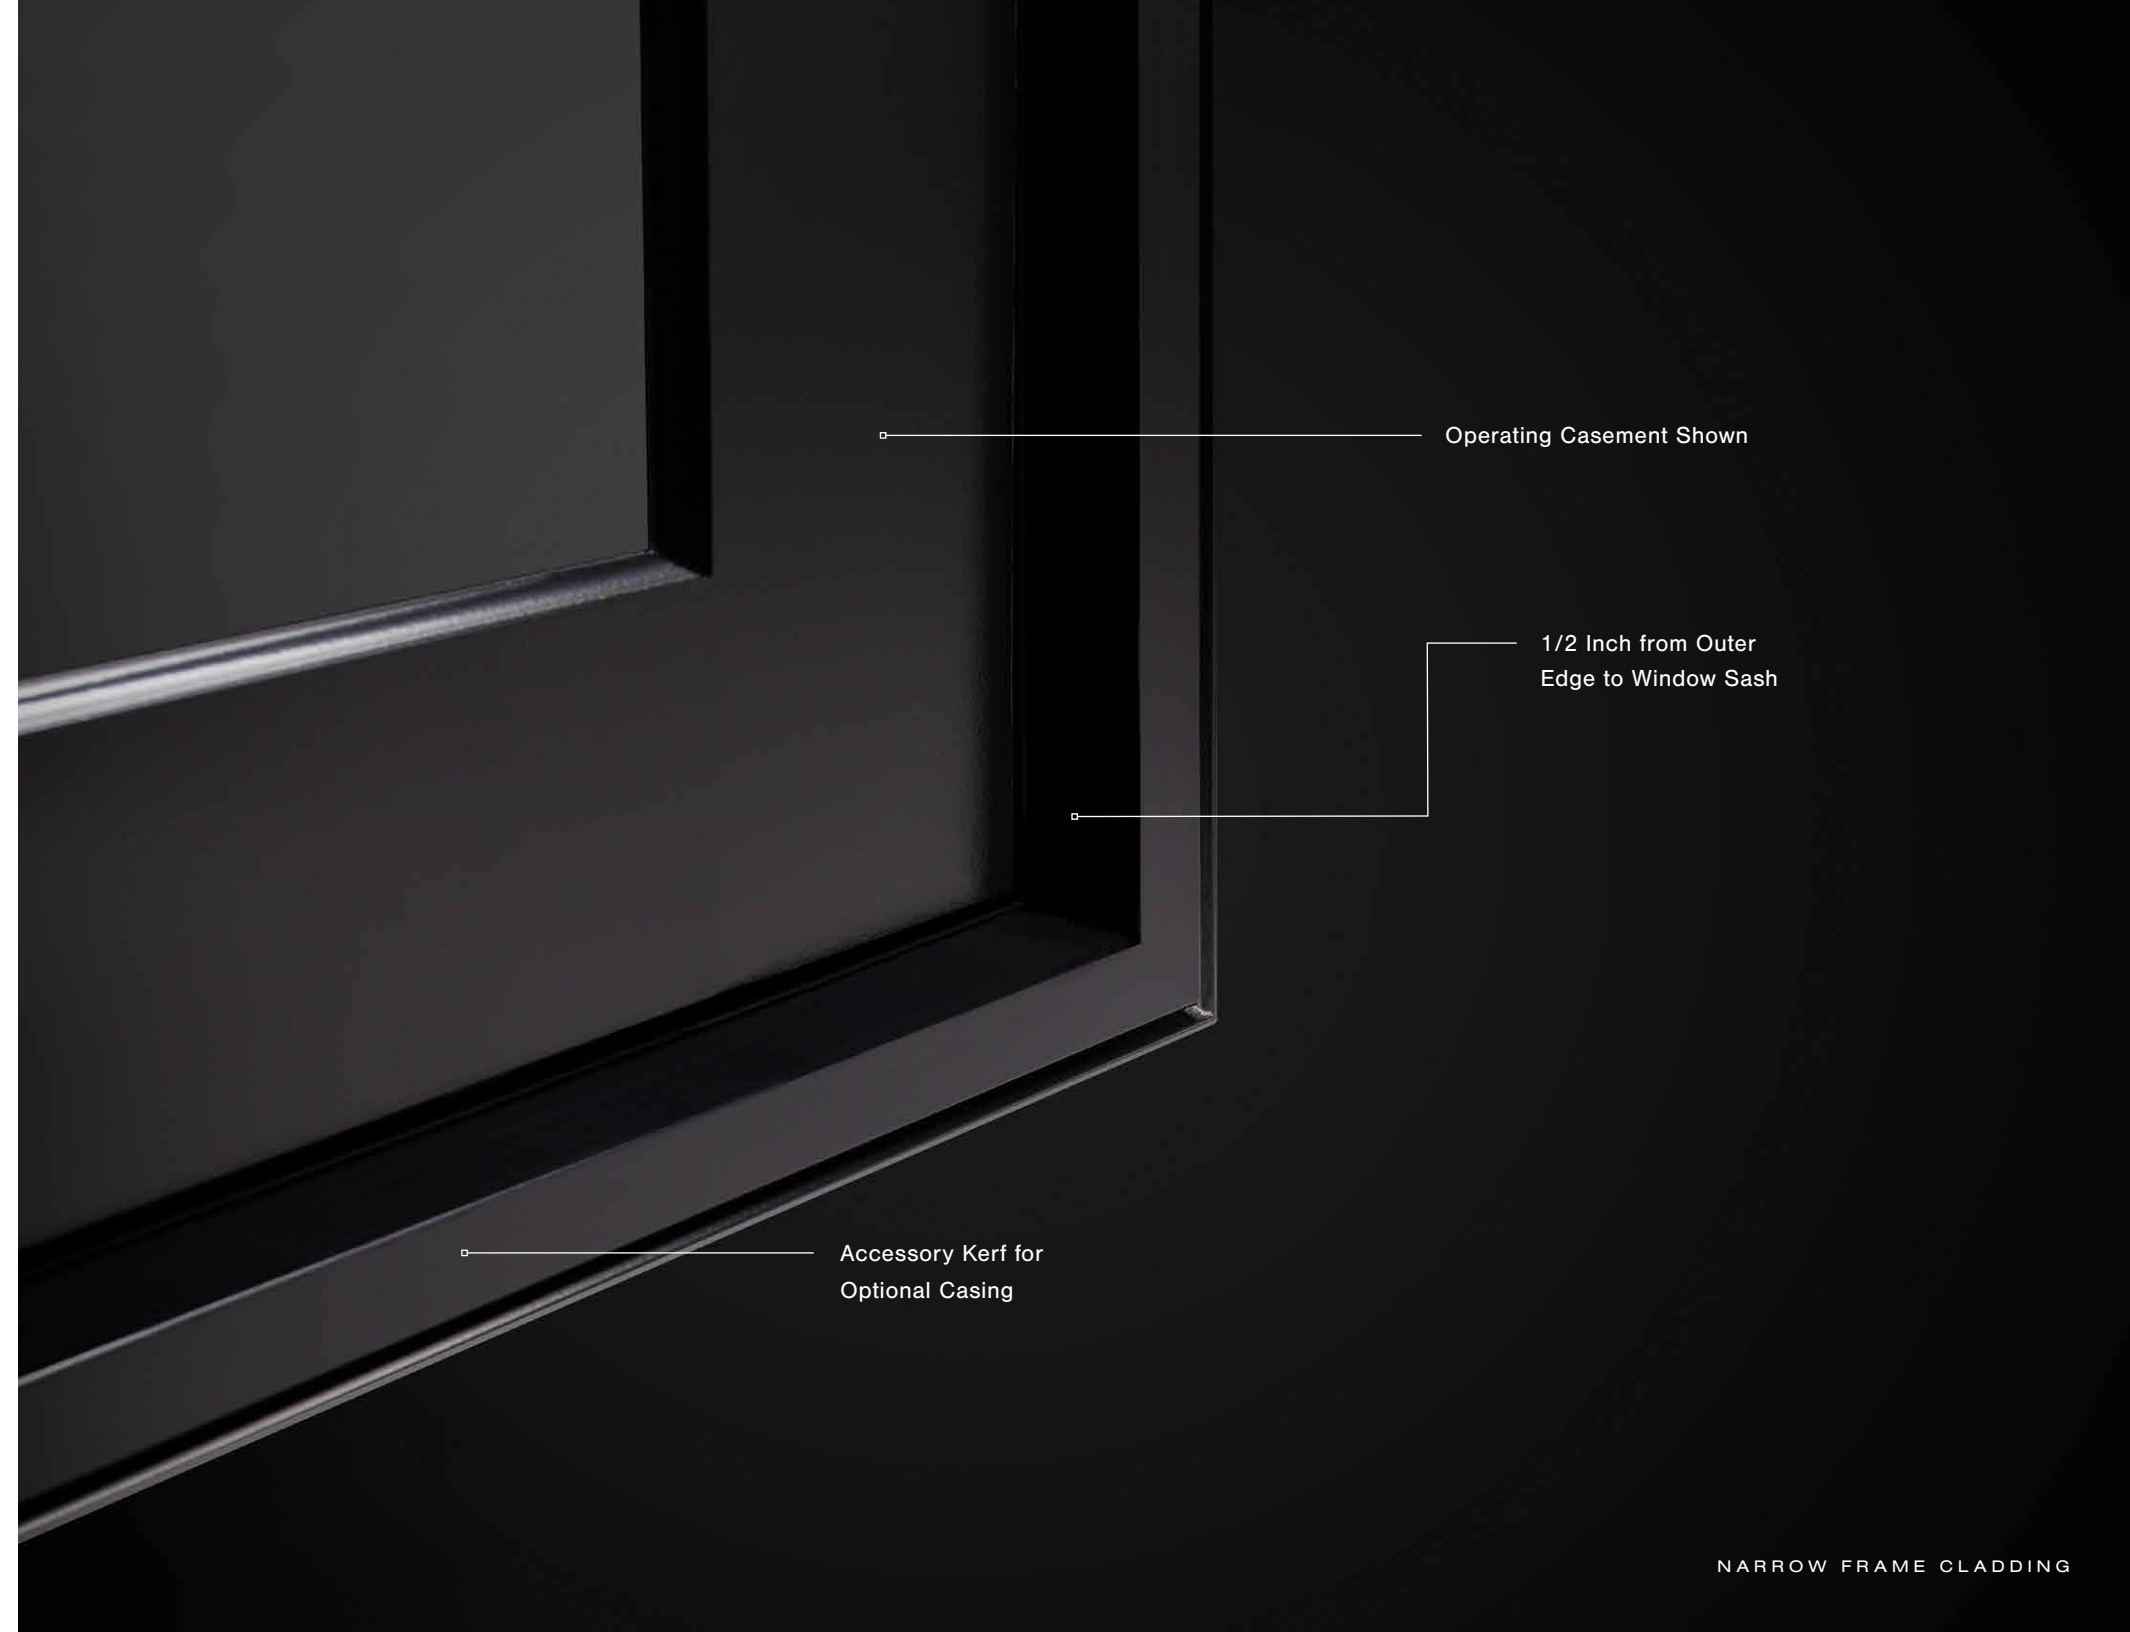

FEATURES

Exterior glazed for easier installation of oversized glass

No interior glazing stops creates a clean aesthetic

Larger glass for increased energy efficiency

Available with 1 1/8" frame cladding and narrow 7/8" frame cladding

MINIMAL PROFILE

Our most contemporary cladding to date.

Our narrow 7/8" frame cladding is our narrowest profile frame. The reveal from the sash to the outer edge is only 1/2 inch on awning and casements. This minimal design incorporates the performance that Loewen makes paramount to all our designs in a modern aesthetic.

*Picture Window

*Operating Casement

Operating Casement Shown

1/2 Inch from Outer Edge to Window Sash

Accessory Kerf for Optional Casing

BETHESDA

GTM Architecture

Stacy Zarin Goldberg Photography

EXPANSIVE VISTAS

Your designs can stretch beyond what was possible.

The Loewen Timber Curtain Wall system embodies the spirit of contemporary architecture with minimal framing and cleaner sightlines, allowing for the most expansive views. Configuration options are limitless, including vertical walls, rake-heads, corner units, and integrated operable windows and doors.