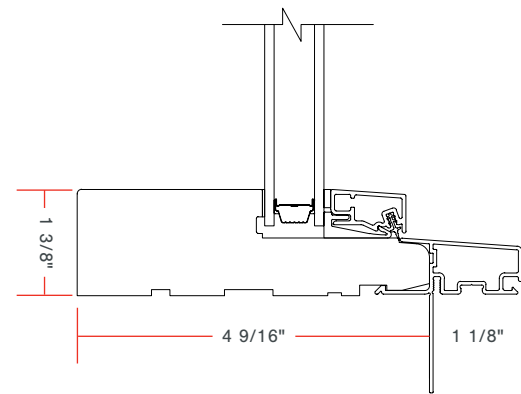

MINIMAL PROFILE

Our most contemporary cladding to date.

Our narrow 7/8" frame cladding is our narrowest profile frame. The reveal from the sash to the outer edge is only 1/2 inch on awning and casements. This minimal design incorporates the performance that Loewen makes paramount to all our designs in a modern aesthetic.