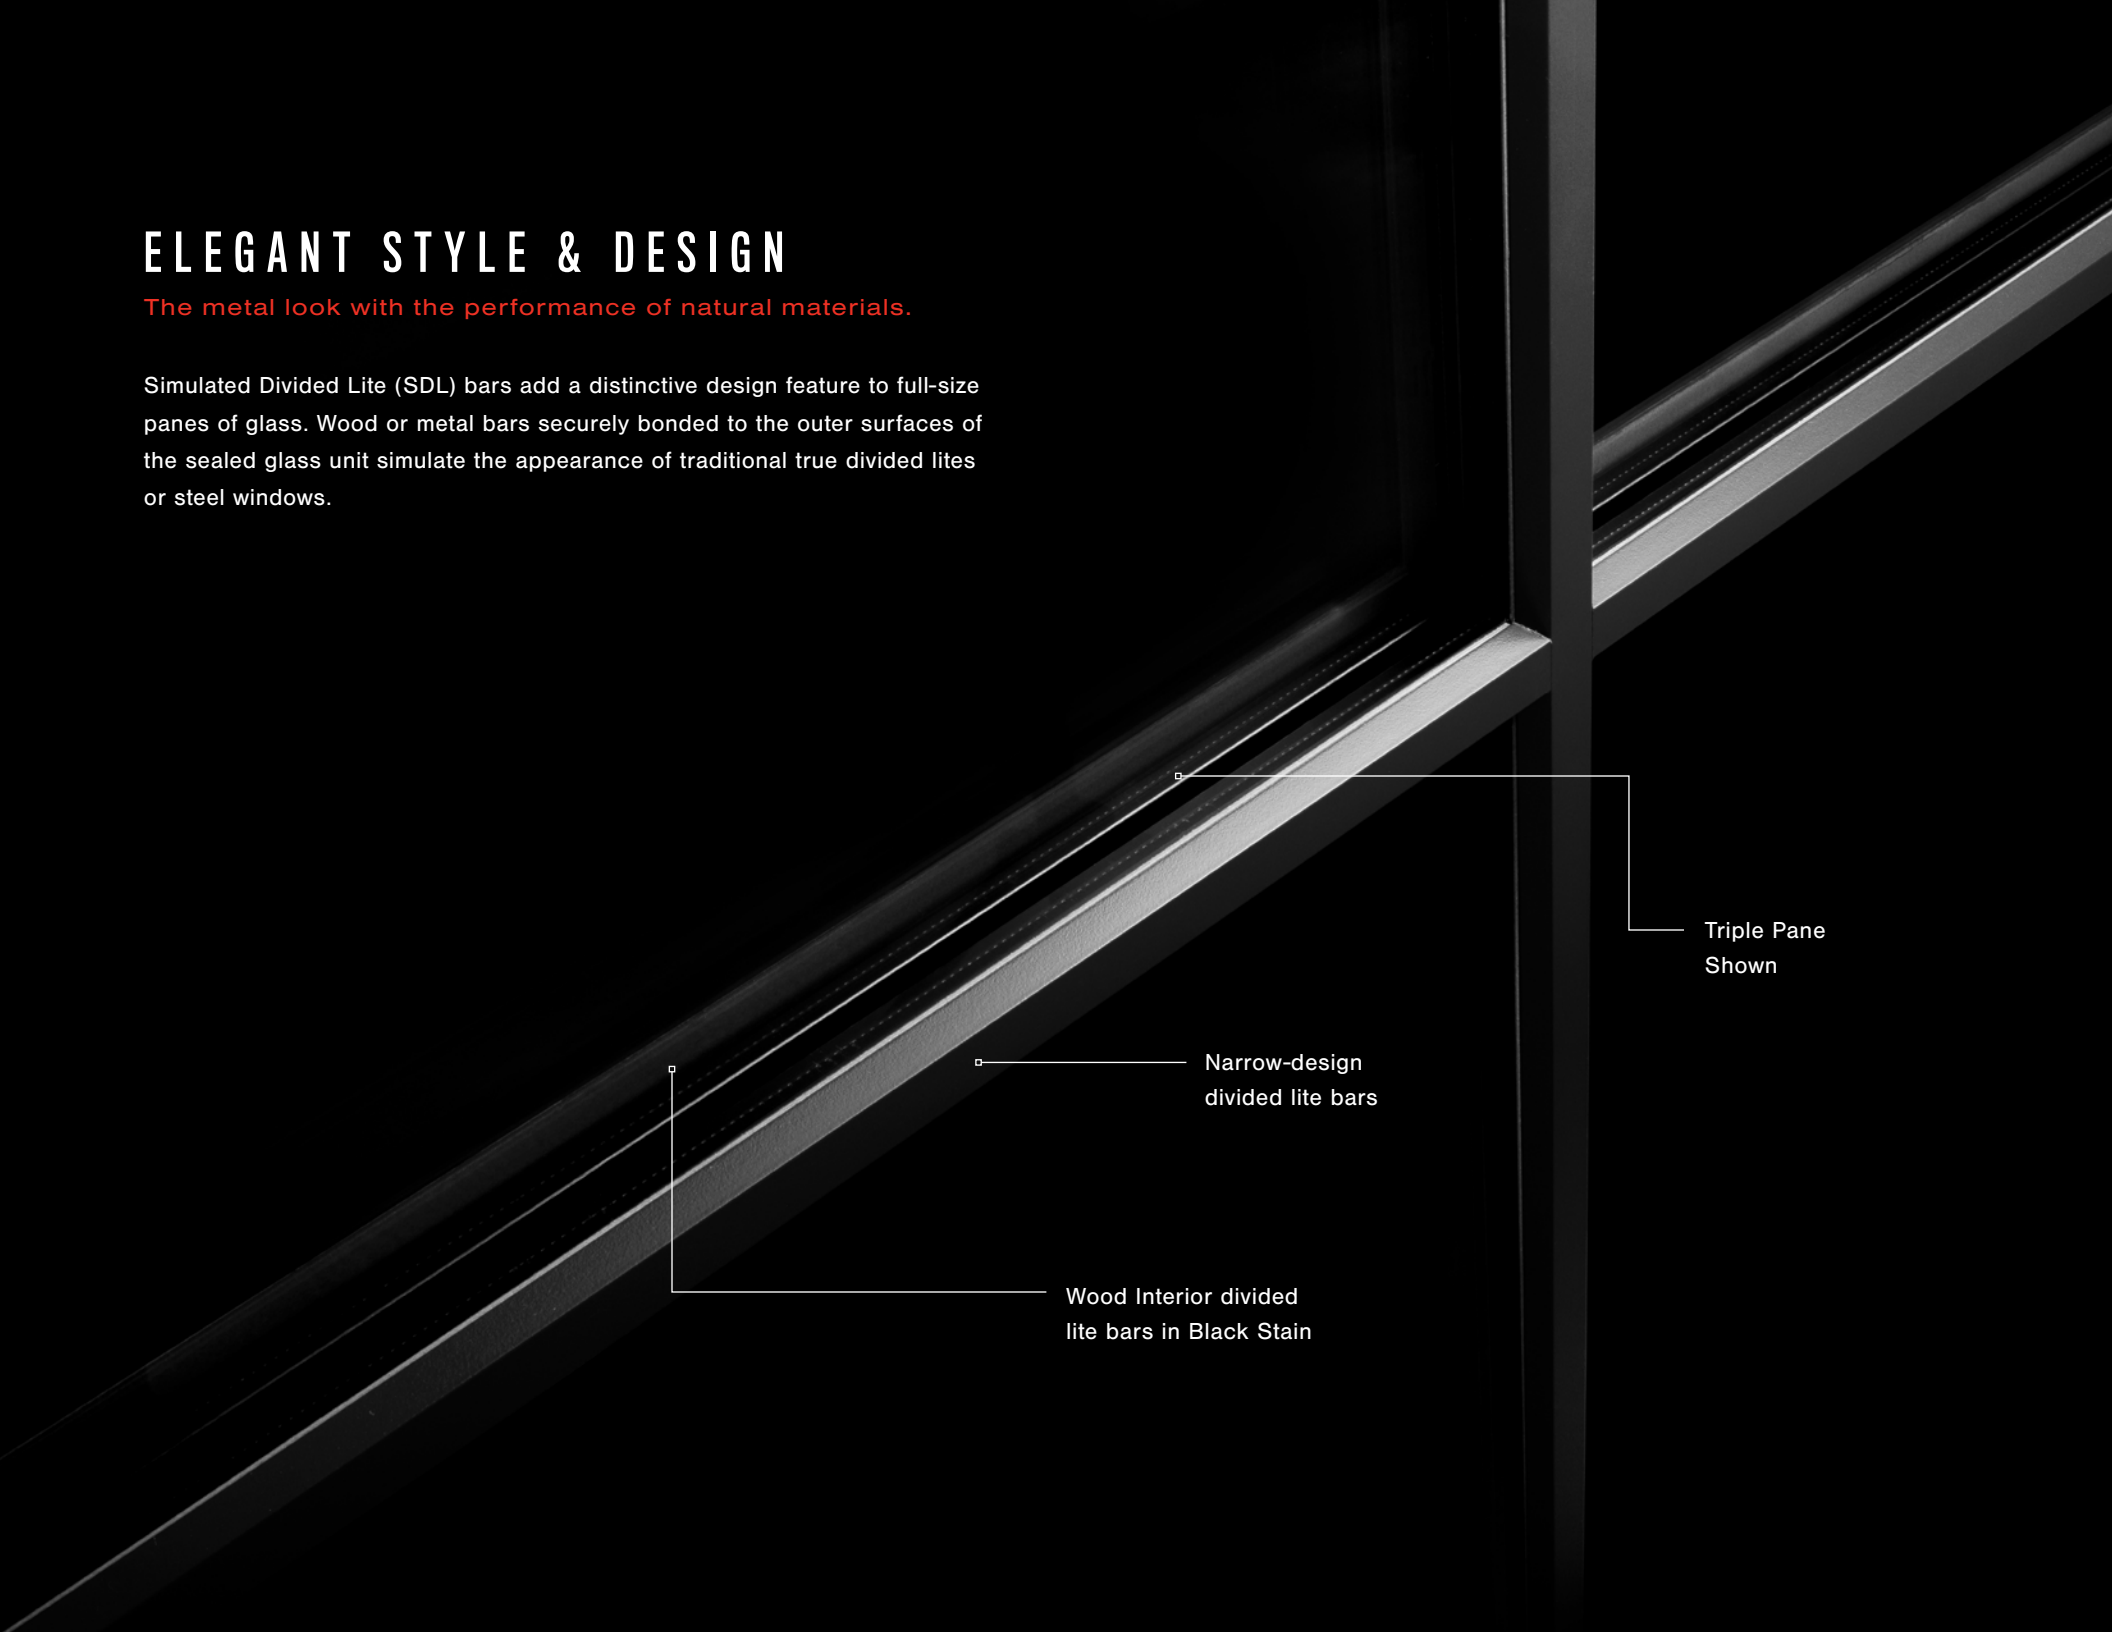

Bifold

BiFold Doors are made up of multiple door panels that fold open. Loewen BiFold Doors are available in configurations of up to 16 panels, which allows for openings of up to 52 feet wide. Folding to the outside so as not to disturb interior furnishings, BiFold Doors put outdoor spaces in a new perspective.

MultiSlide

With easy, smooth and incredibly quiet operation on stainless steel tracks, these high performing doors operate just as beautifully as they look. With 2 1/4" panels, these sleek doors are the perfect addition to a contemporary project.

LaRue Architects
Foursquare Builders
Casey Dunn Photography

ELEGANT STYLE & DESIGN

The metal look with the performance of natural materials.

Simulated Divided Lite (SDL) bars add a distinctive design feature to full-size panes of glass. Wood or metal bars securely bonded to the outer surfaces of the sealed glass unit simulate the appearance of traditional true divided lites or steel windows.