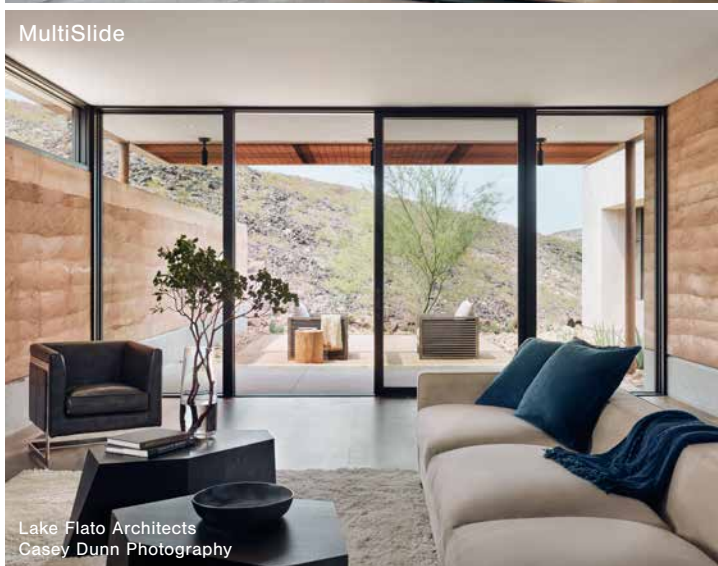

Coates Design
Lara Swimmer Photography

Lake Flato Architects
Casey Dunn Photography

INDOOR/OUTDOOR LIVING

Expansive doors blur the line between indoor and outdoor environments.

LiftSlide

High structural integrity and threshold options allow LiftSlide doors to be located in areas of high exposure where homeowners desire expansive views - mountain, hillside, coastline, or lakefront vistas. The fiberglass frame option provides superior thermal performance, strength, and durability. LiftSlide doors are available in straight, curved radius, corner, and angled configurations in both jamb and pocketing systems. Custom configurations are available.

Bifold

BiFold Doors are made up of multiple door panels that fold open. Loewen BiFold Doors are available in configurations of up to 16 panels, which allows for openings of up to 52 feet wide. Folding to the outside so as not to disturb interior furnishings, BiFold Doors put outdoor spaces in a new perspective.

MultiSlide

With easy, smooth and incredibly quiet operation on stainless steel tracks, these high performing doors operate just as beautifully as they look. With 2 1/4" panels, these sleek doors are the perfect addition to a contemporary project.