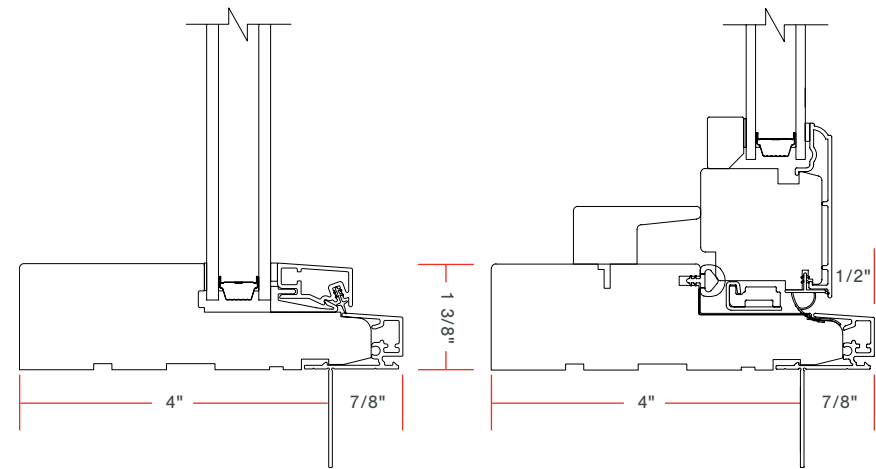

Designed with "rain screen" principles which allow for water deflection

MINIMAL PROFILE

Our most contemporary cladding to date.

Our narrow 7/8" frame cladding is our narrowest profile frame. The reveal from the sash to the outer edge is only 1/2 inch on awning and casements. This minimal design incorporates the performance that Loewen makes paramount to all our designs in a modern aesthetic.