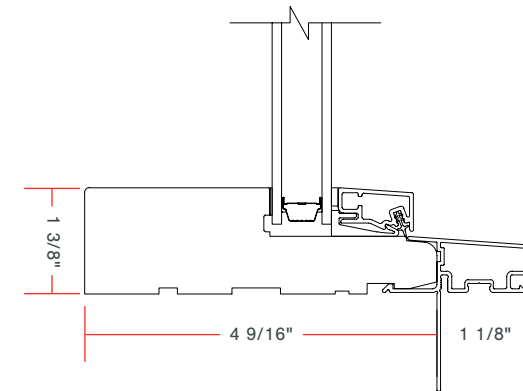

Designed with "rain screen" principles which allow for water deflection

MINIMAL PROFILE

Our most contemporary cladding to date.

Our narrow 7/8" frame cladding is our narrowest profile frame. The reveal from the sash to the outer edge is only 1/2 inch on awning and casements. This minimal design incorporates the performance that Loewen makes paramount to all our designs in a modern aesthetic.