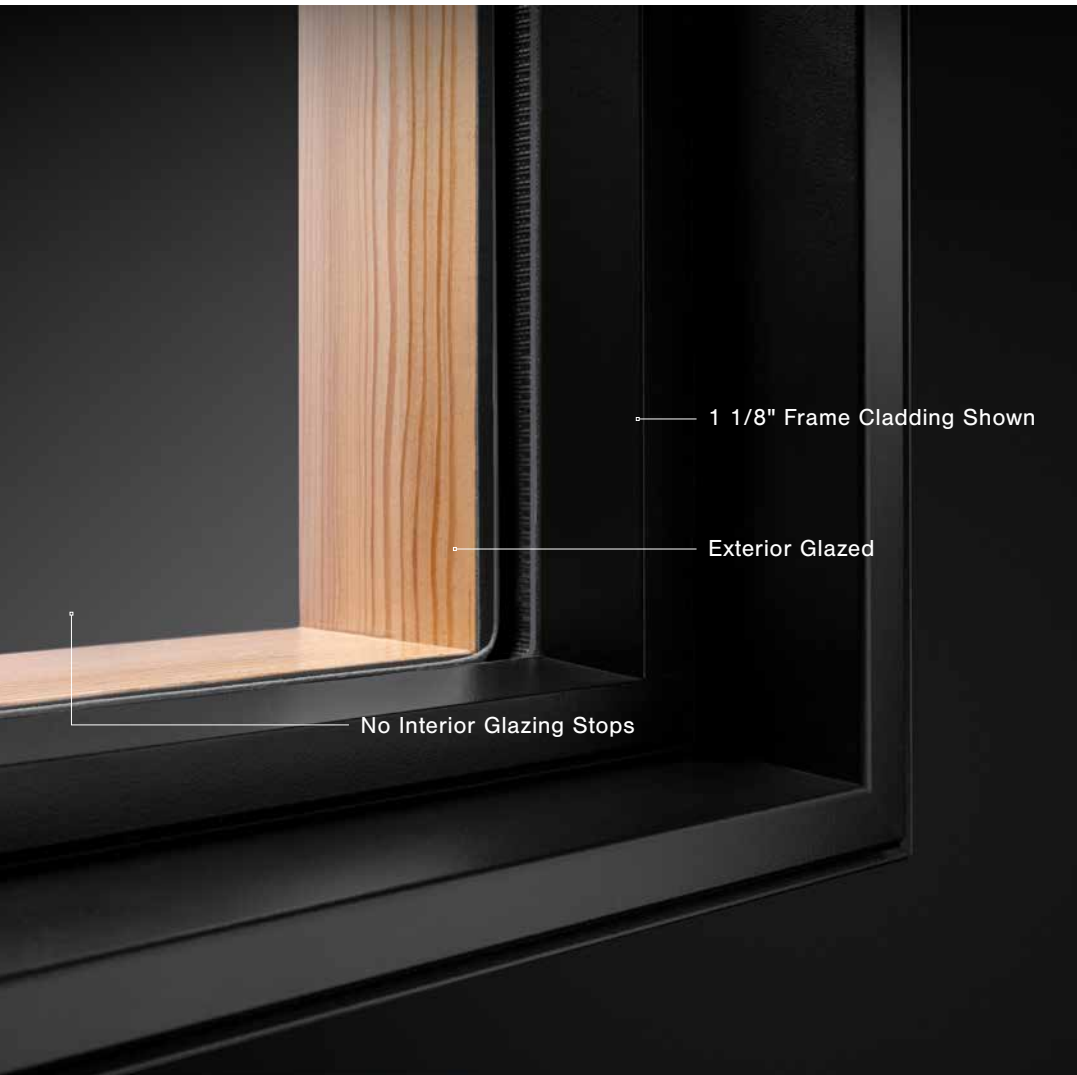

GOODHILL

Steve Wisenbaker Architects
Paul Dyer Photography

REFINED FORM

Loewen's Picture/Direct Set window is the definition of sleek design.

These windows maximize views with minimal solid wood framework, resulting in a high-performing product with an unmatched aesthetic. Offered in a variety of shapes and sizes, they are the perfect complement to any style of architecture.