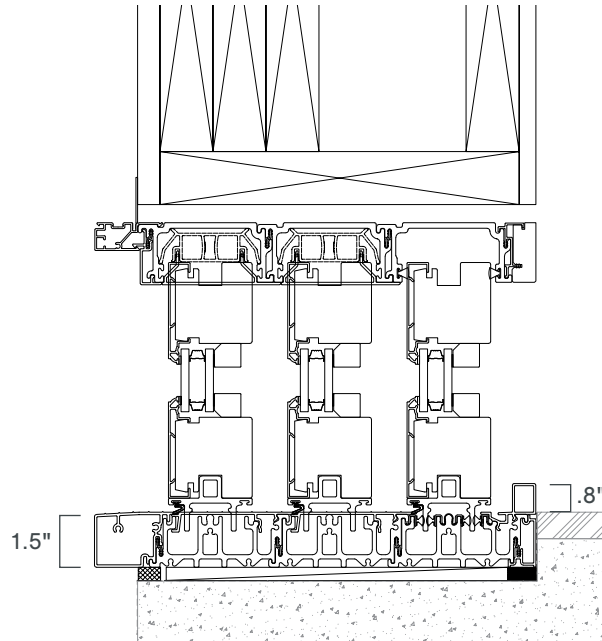

Flush Sill Installation with Sill Riser