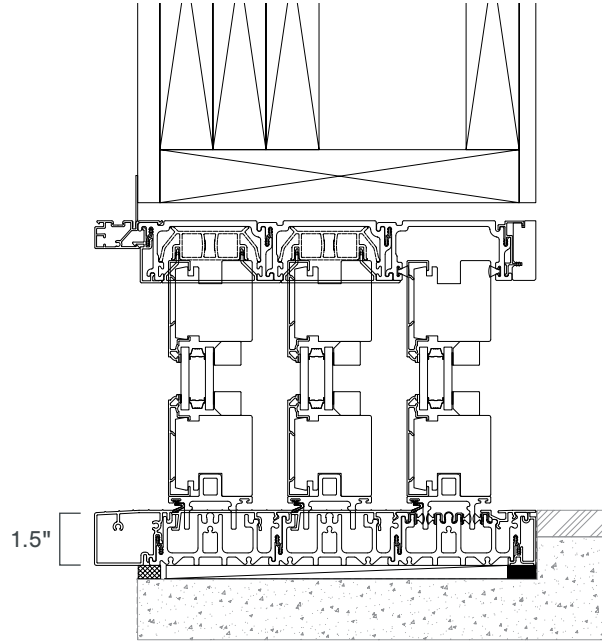

Flush Sill Installation with No Riser